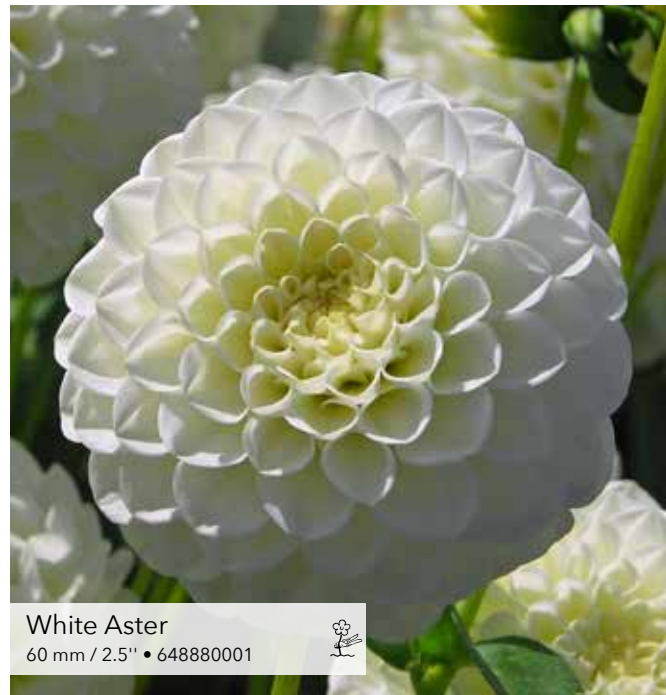

Moor Place
50 mm / 2" • 870600001

Frank Holmes
40 mm / 1.5" • 643720001

Small World
40 mm / 1.5" • 647910001

Nescio
70 mm / 3" • 646000001

Rocco
40 mm / 1.5" • 647360001

festival
of colours

Petra's Wedding
70 mm / 3" • 667800001