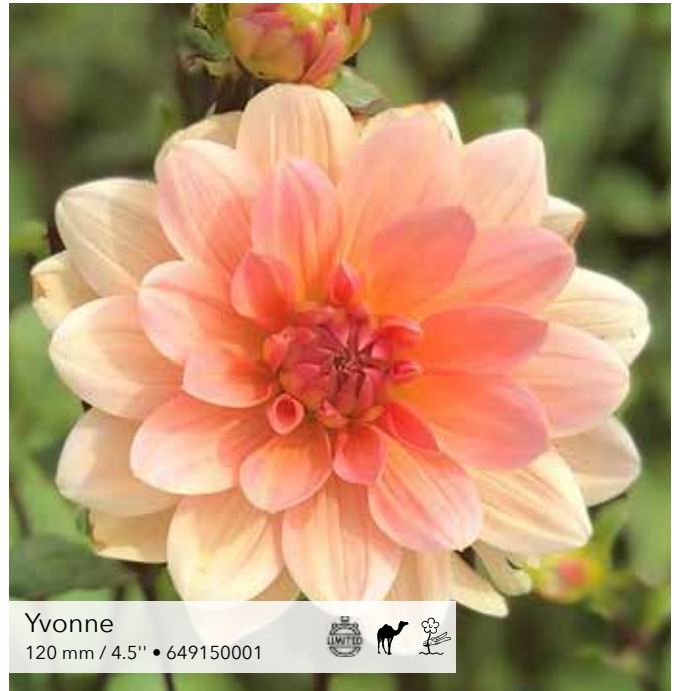

Sam Hopkins
130 mm / 5" • 719310001

festival
of colours

Siberia
110 mm / 4.5" • 719420001

Striped Nagano
100 mm / 4" • 719610001

Yvonne
120 mm / 4.5" • 649150001

White Onesta
110 mm / 4.5" • 705020001

festival
of colours