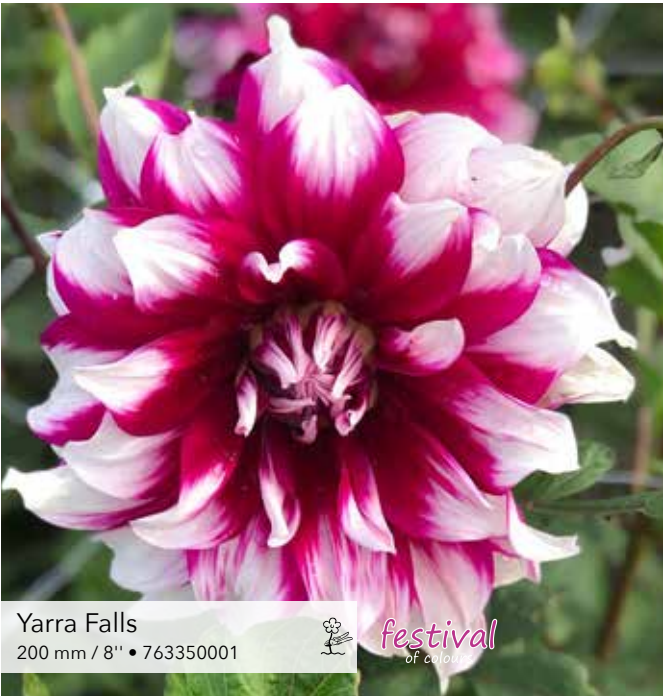

Uncle B
200 mm / 8" • 878700001

Spoiled Rotten
200 mm / 8" • 871440001

Vassio Meggos
200 mm / 8" • 763260001

Who Me?
200 mm / 8" • 874600001

Yarra Falls
200 mm / 8" • 763350001

MEDIUM FLOWERED
DECORATIVE

Admiral Rawlings
 150 mm / 6" • 877300001