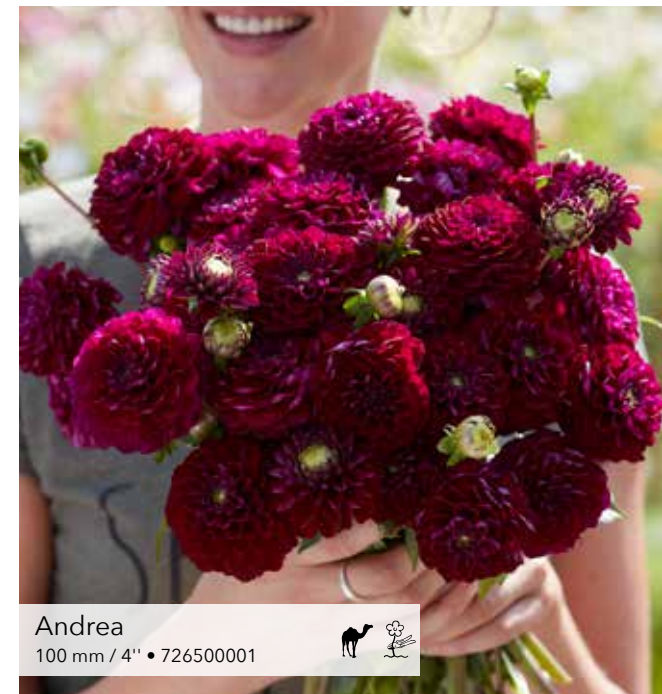

Yellow Perception
100 mm / 4" • 840750001

BALL

American Sunset
100 mm / 4" • 860670001

Amber Crystal
90 mm / 3.5" • 878350001

Askwith Minnie
150 mm / 6" • 887200001

Andrea
100 mm / 4" • 726500001

Babette
100 mm / 4" • 666080001