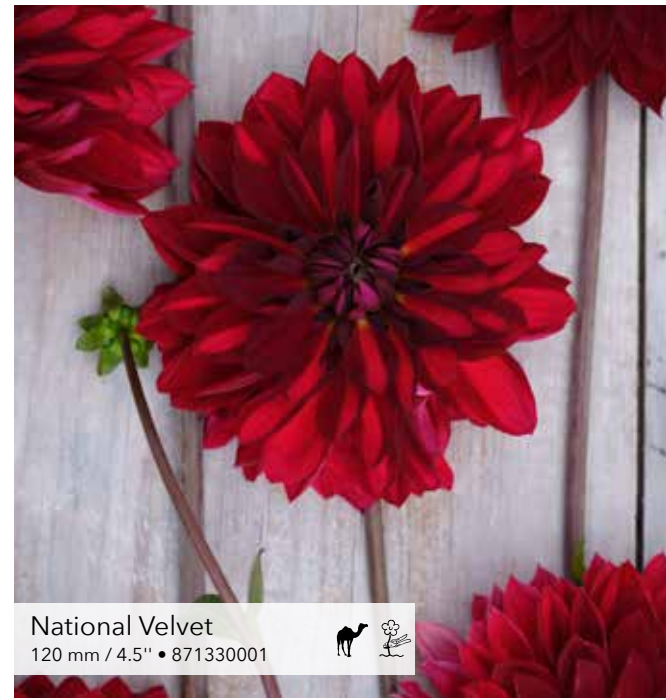

festival
of colours

festival
of colours