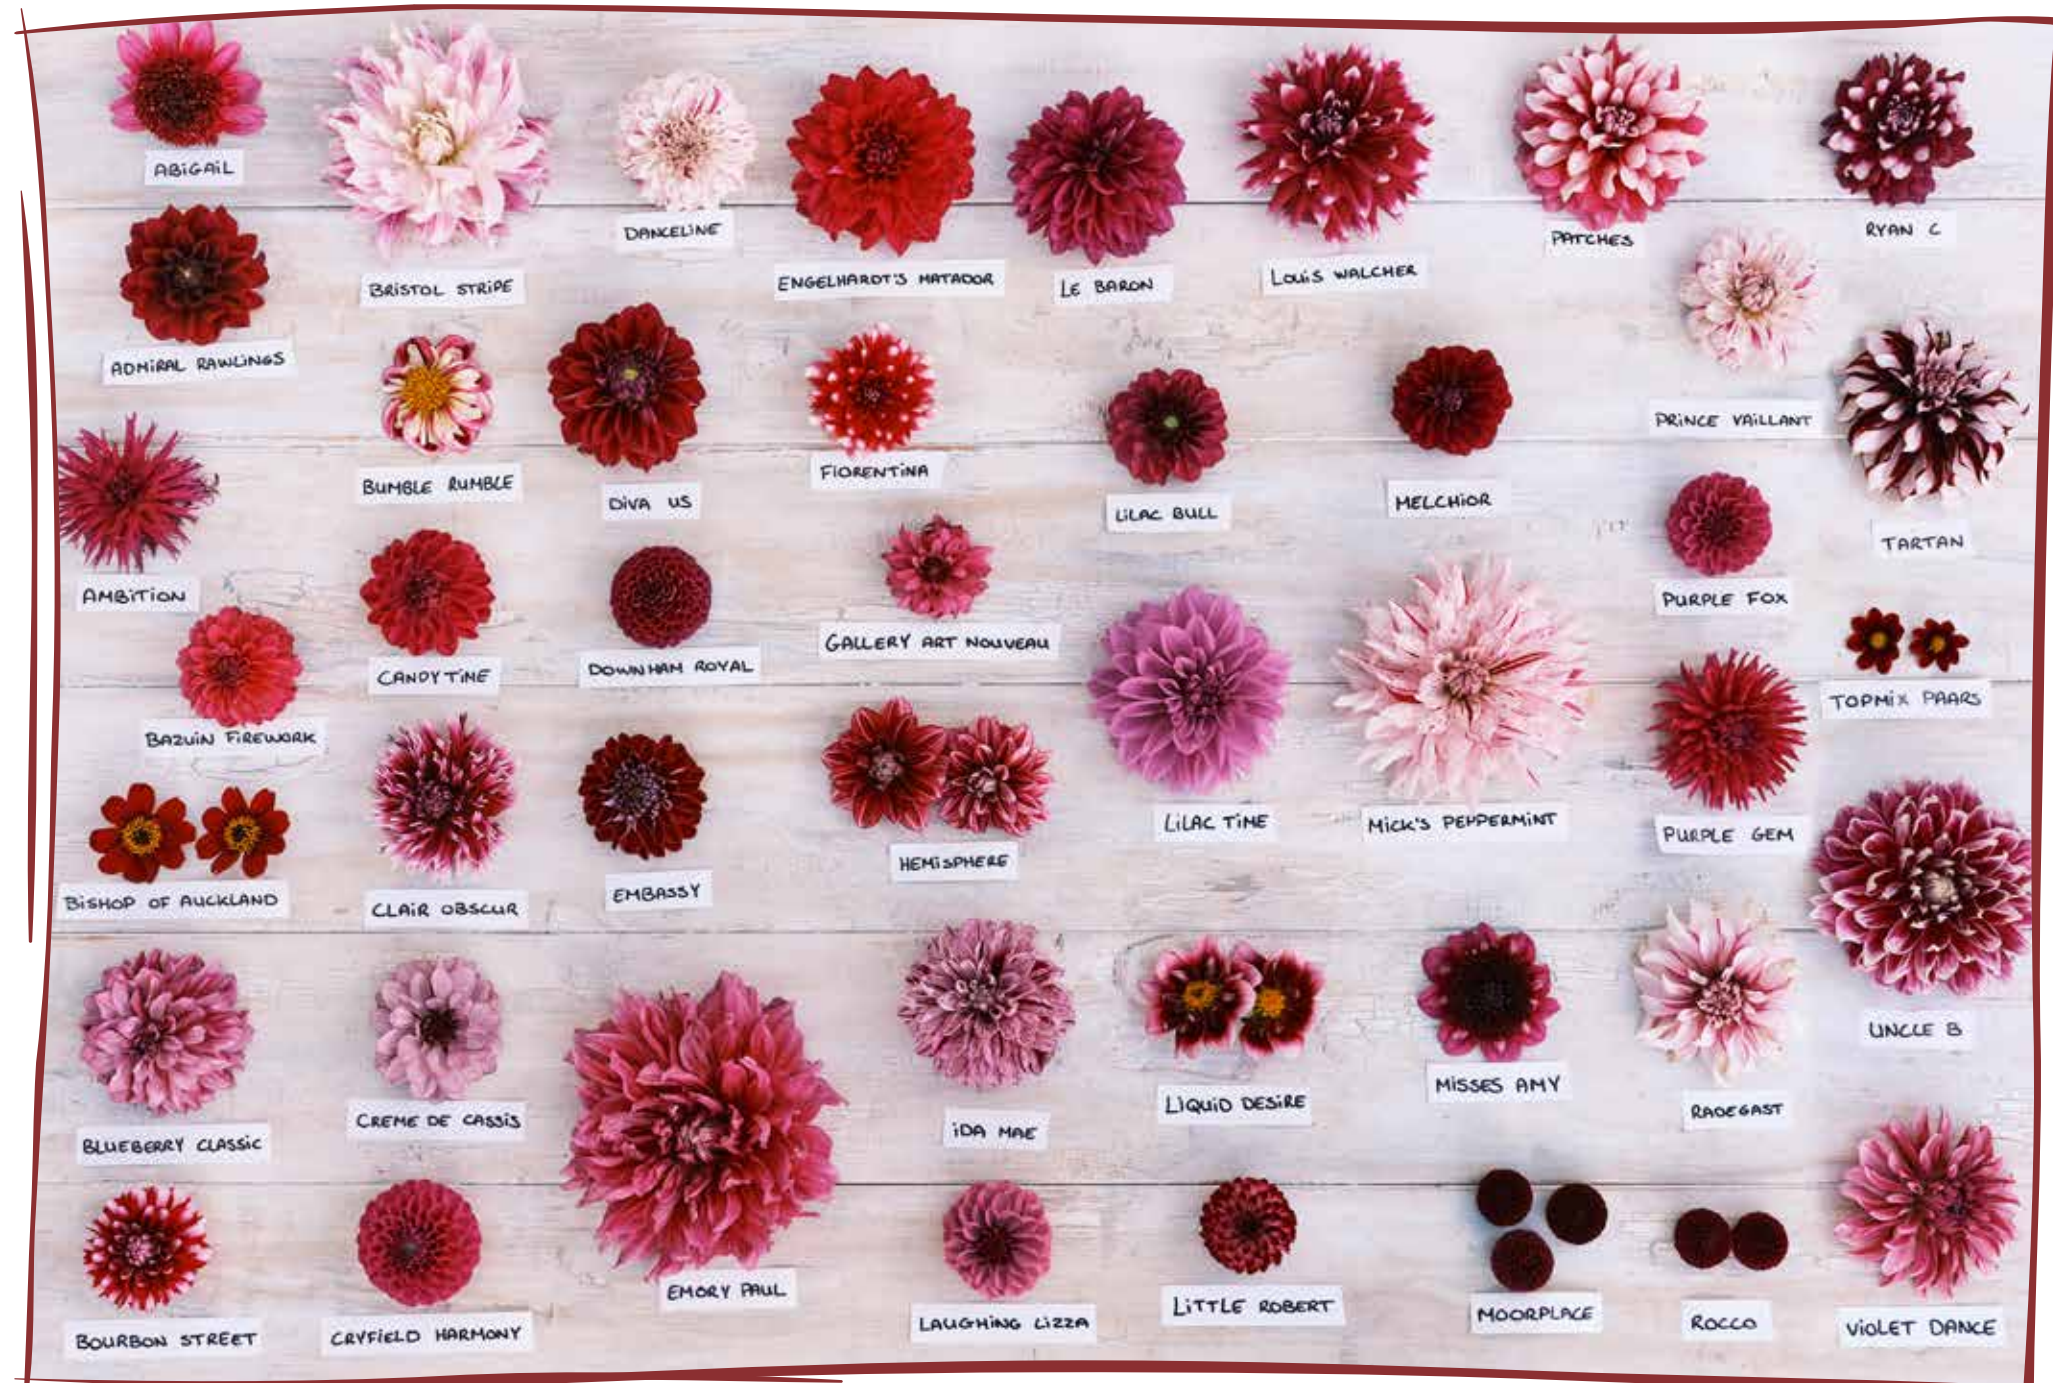

ORANGE

ORANGE

SALMON

PURPLE

RED

DARK RED

**GIANT FLOWERED
DECORATIVE**

Café au Lait
270 mm / 10.5" • 642180001