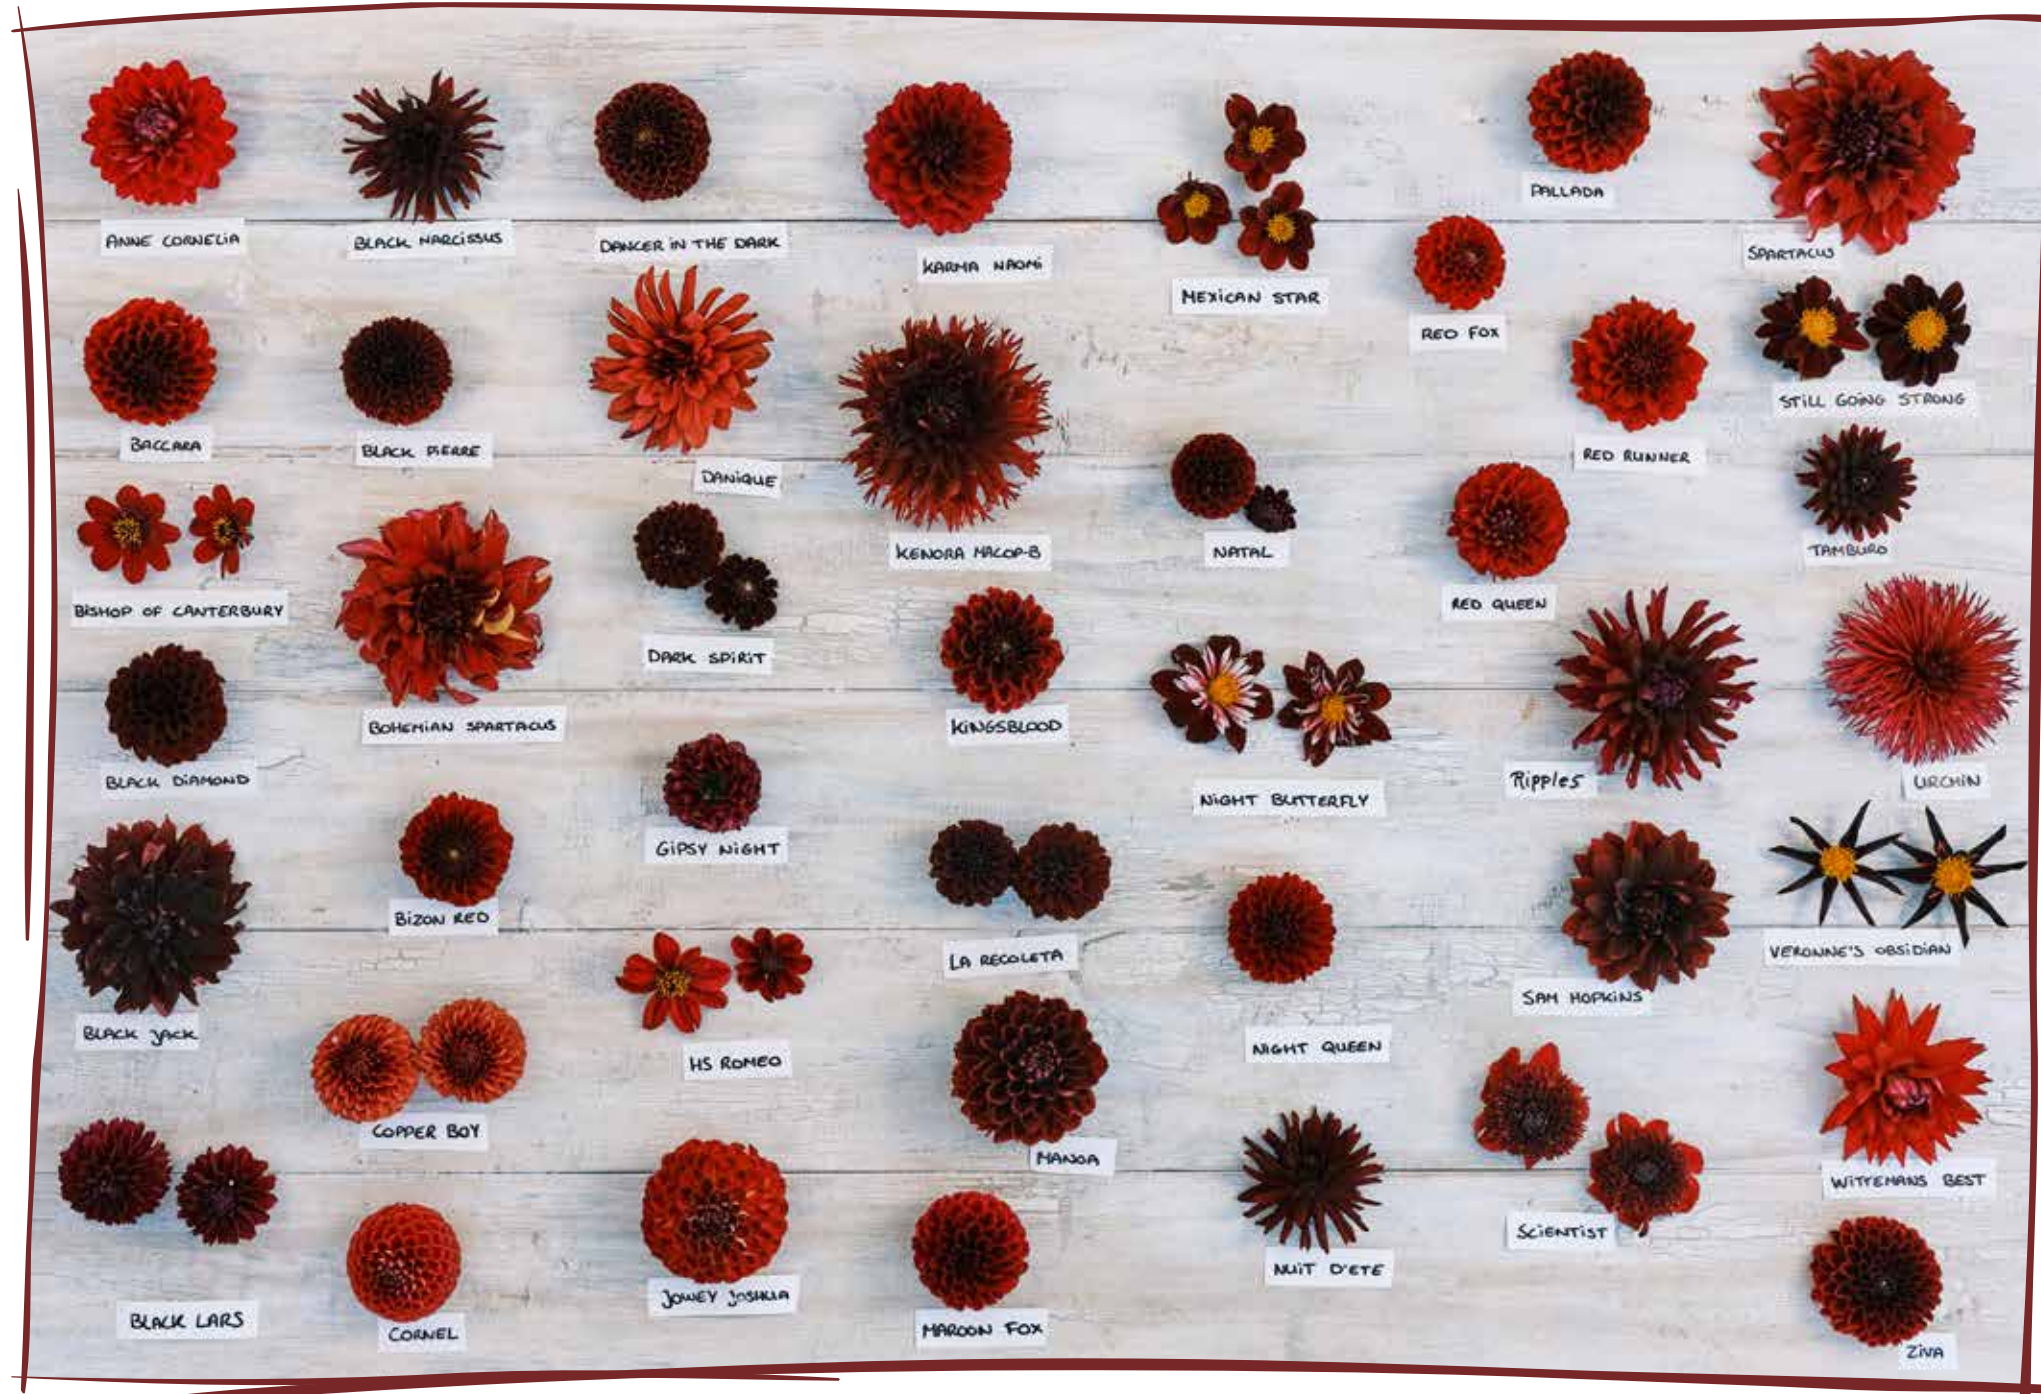

1898 - 2023
125 years

DAHLIA

2023/24

Flower Bulb Passion Since 1898

WHITE

YELLOW

LIGHT PINK

LILAC

ORANGE

ORANGE

SALMON

PURPLE

RED

DARK RED

**GIANT FLOWERED
DECORATIVE**

Café au Lait
270 mm / 10.5" • 642180001